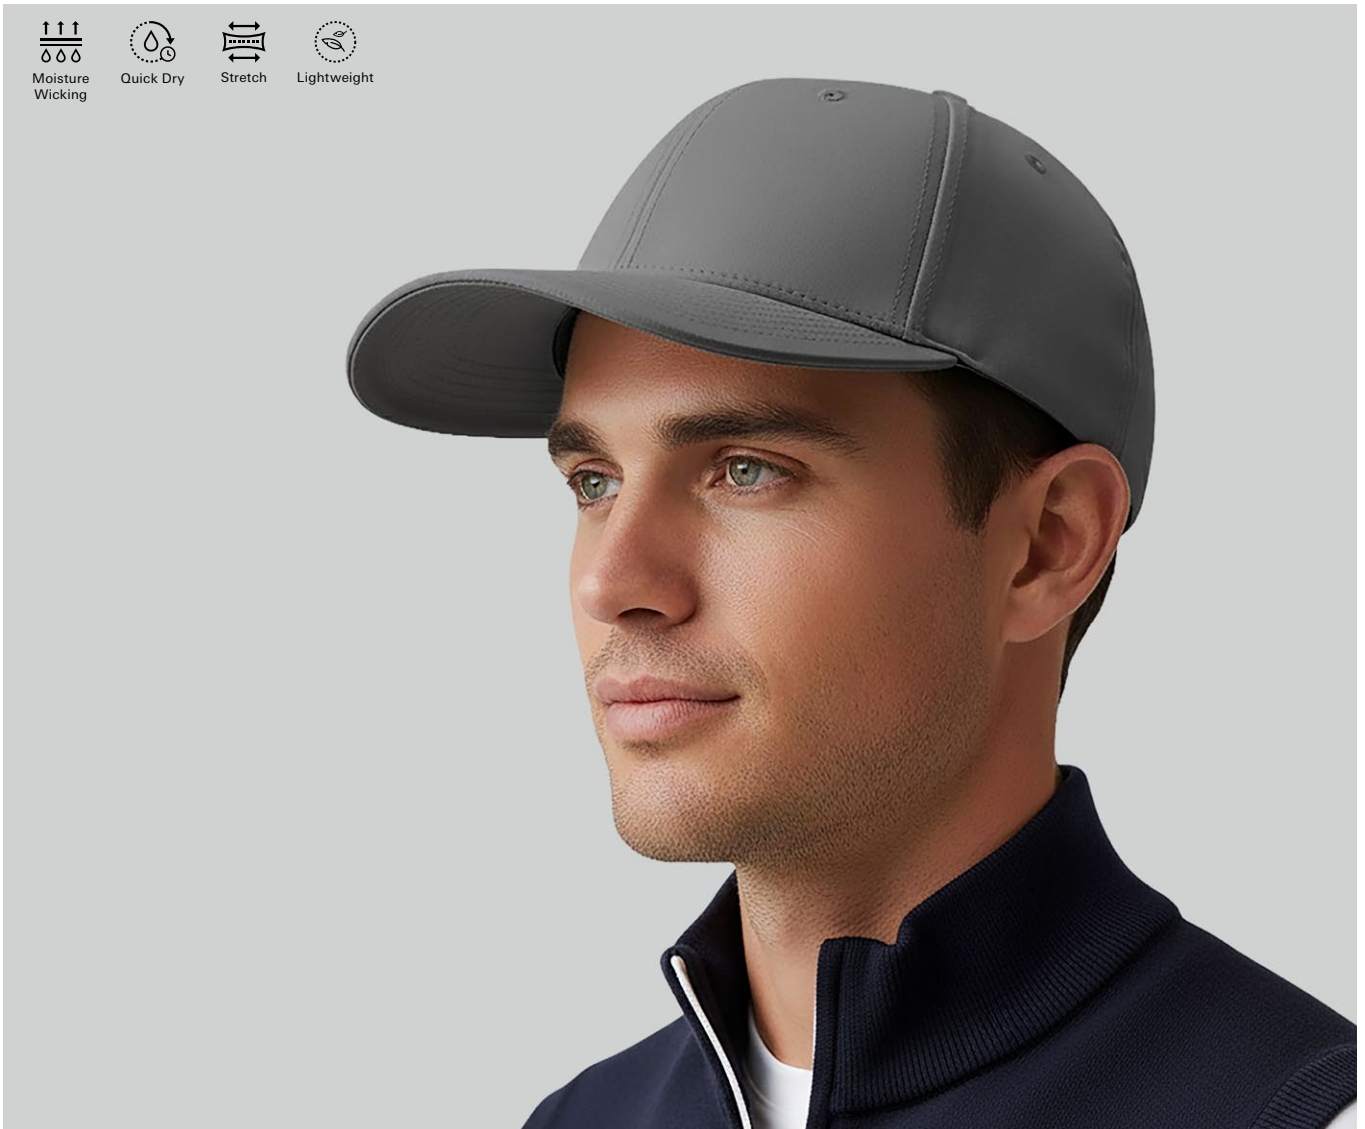

Premium

ACE300S

Nextfit™ 6 Panel Sustainable Golf Fitted Cap

Sustainable fitted cap built for golf players who trust their form and stay confident on every swing. Made with 4-way stretch recycled fabric for a stable, comfortable fit through every round.

COLOR

Black

White

Navy

SHAPE

6 Panel
Mid Profile
Structured
Stretch Fitted Cap
Slightly Curved Visor

Closure Fitted

Size L/XL

COMPOSITION

Front 87% Recycled PET,
13% Spandex

Sweatband Flexible